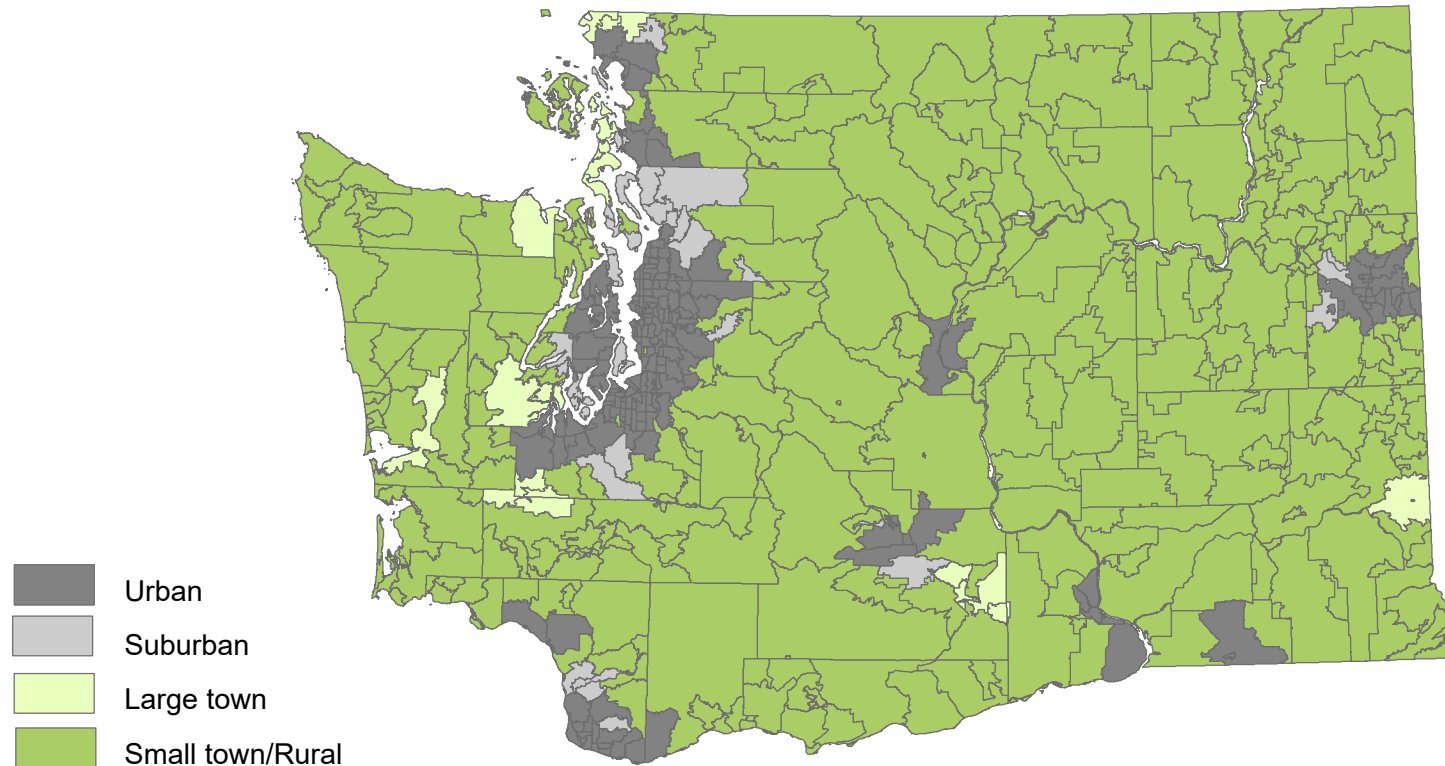

Four-tier Rural Urban Classification by ZIP code

Note: Geography is classified using a modified scheme, based on Census 2010, Rural Urban Commuting Area (RUCA) codes; into urban (e.g., Seattle), suburban (e.g., Everson), large town (e.g., Oak Harbor), and small town/rural (e.g., Goldendale).