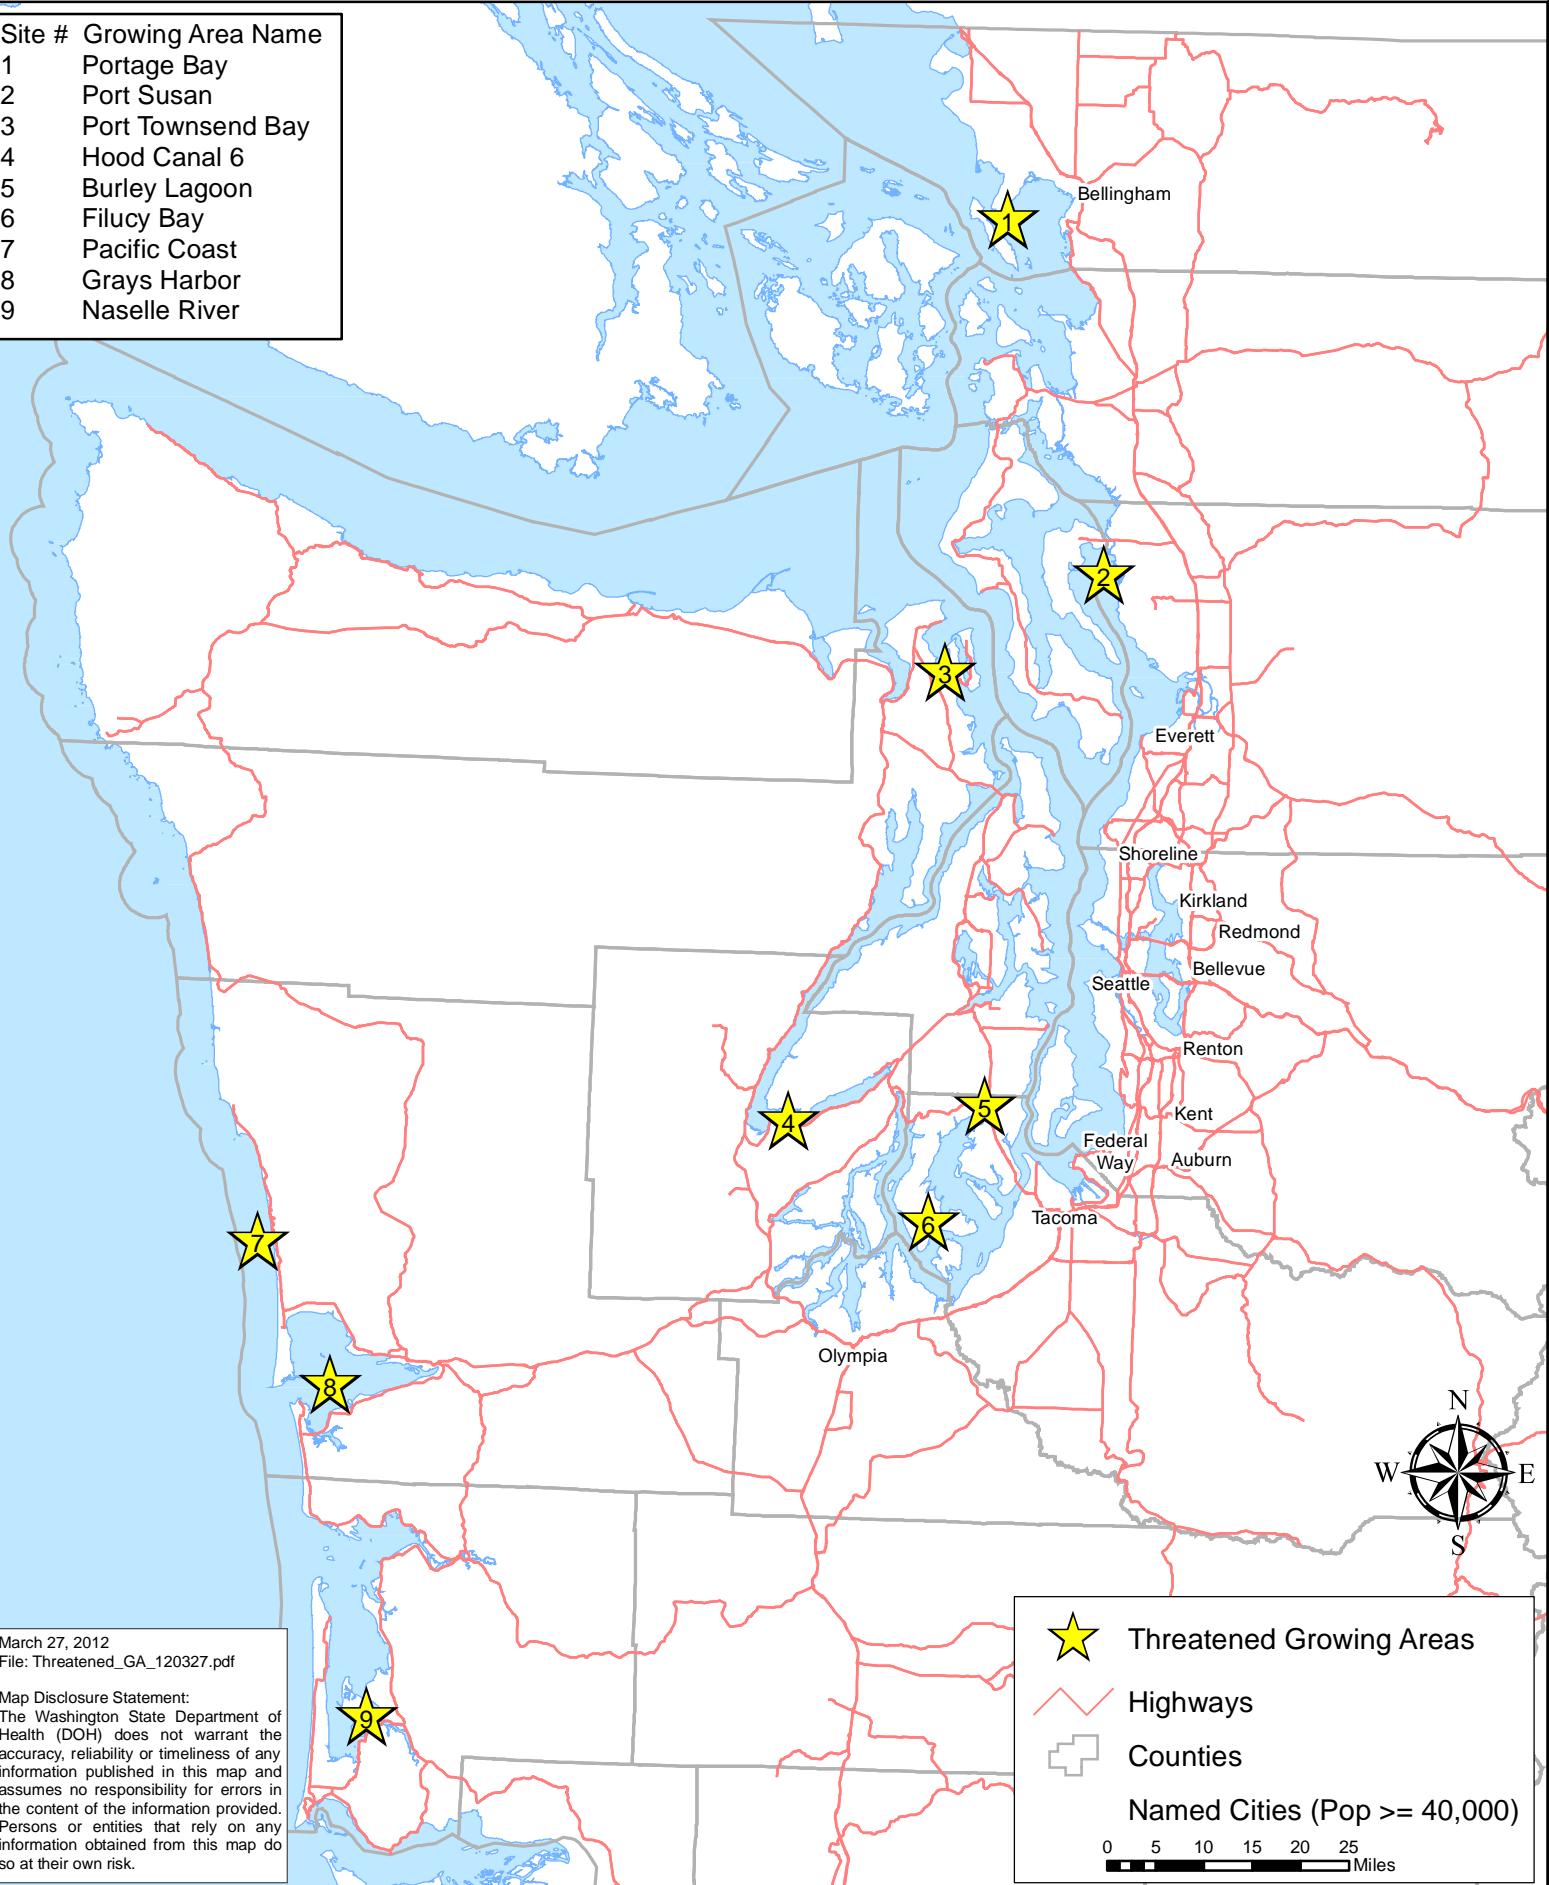

2012 Threatened Shellfish Growing Areas

Site #	Growing Area Name
1	Portage Bay
2	Port Susan
3	Port Townsend Bay
4	Hood Canal 6
5	Burley Lagoon
6	Filucy Bay
7	Pacific Coast
8	Grays Harbor
9	Naselle River

March 27, 2012
File: Threatened_GA_120327.pdf

Map Disclosure Statement:
The Washington State Department of Health (DOH) does not warrant the accuracy, reliability or timeliness of any information published in this map and assumes no responsibility for errors in the content of the information provided. Persons or entities that rely on any information obtained from this map do so at their own risk.

-  Threatened Growing Areas
-  Highways
-  Counties
- Named Cities (Pop >= 40,000)

0 5 10 15 20 25 Miles